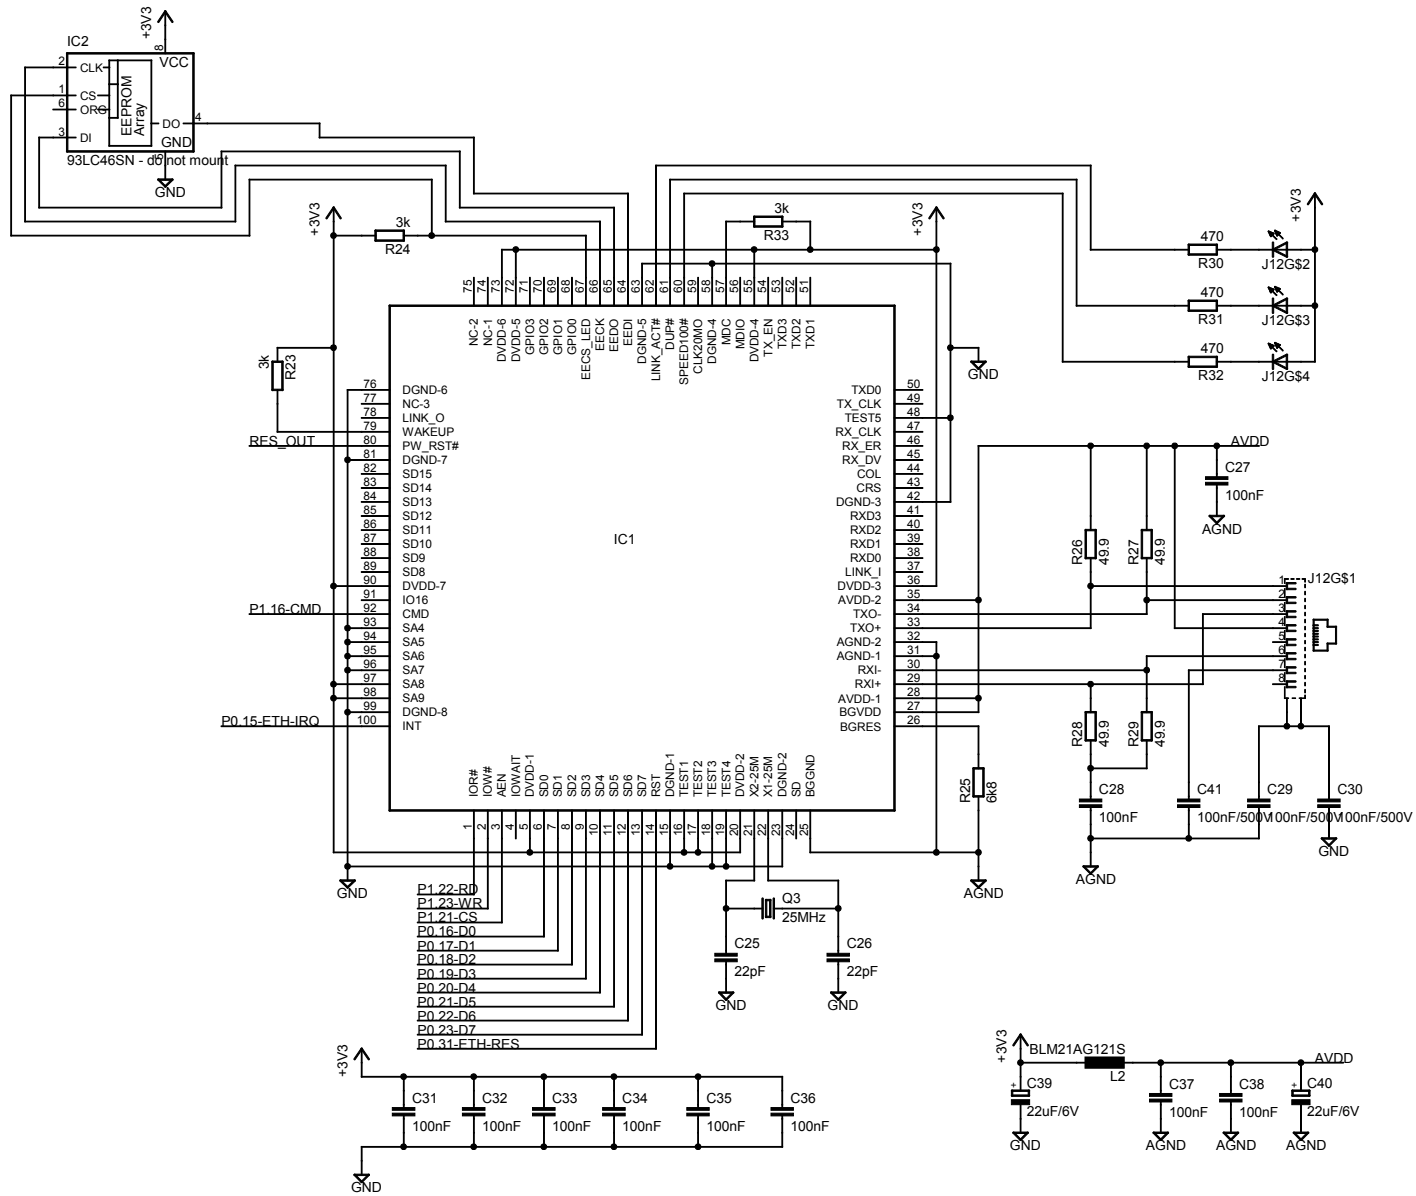

TITLE: 100M Ethernet LPC2138 QSB v1.1	
Document Number:	REV: V1.1
Date: 1/12/2006 11:06:19p	Sheet: 1/2

TITLE: 100M Ethernet LPC2138 QSB v1.1

Document Number:

REV:

Date: 1/12/2006 11:06:19p

Sheet: 2/2